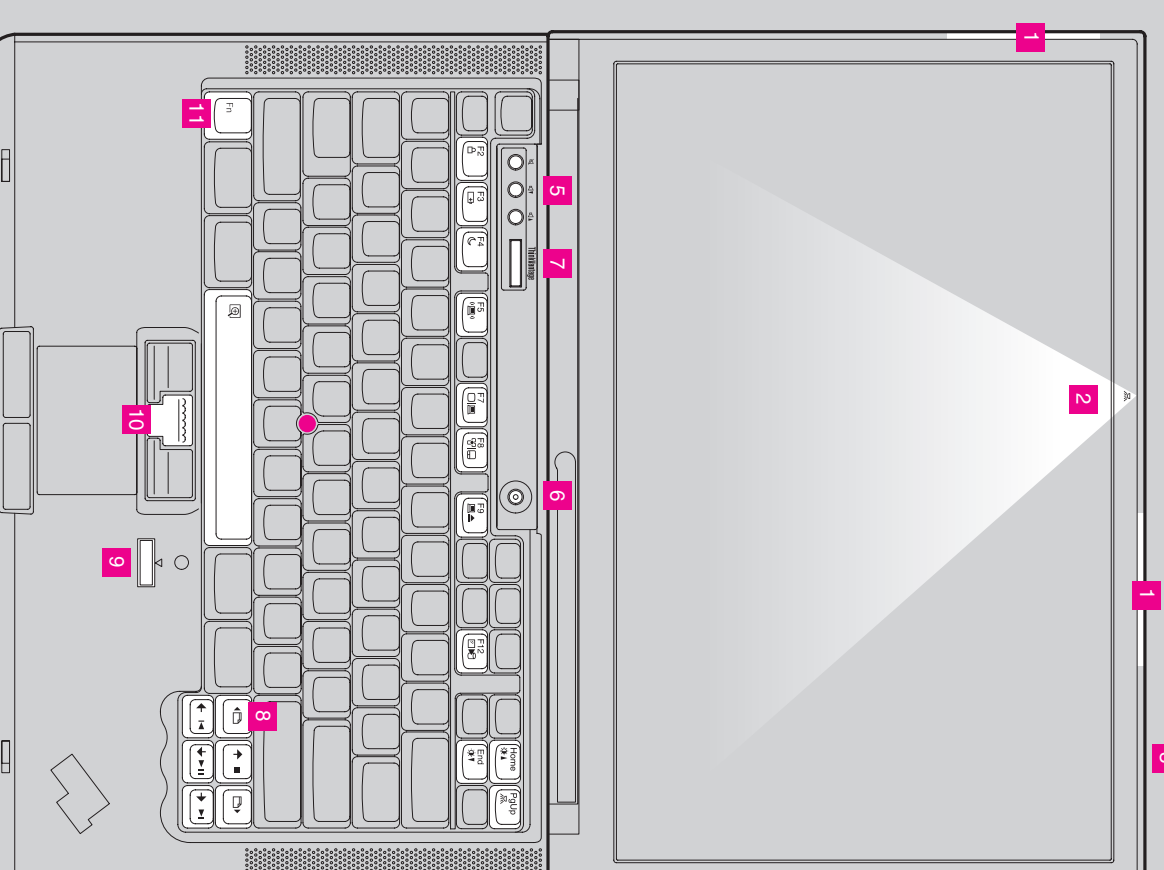

Computer vergrendelen	Slaapstand
Energiebeheer	ThinkLight aan/uit
Standby	Multimedialbesturing
Netwerkverbindingen beheren	Helderheid van het beeldscherm
Beeldscherminstellingen wijzigen	Beeld vergroten
Invoerapparatuur configureren	
Externe apparatuur beheren	

P/N: 39T5987