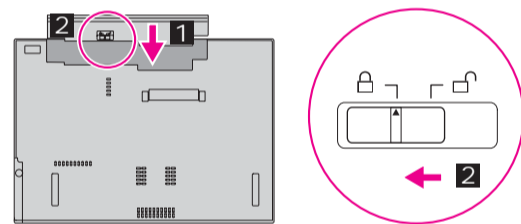

T61 and R61 Setup Poster

P/N 42W9818

3/2/2007

Size : 11x14 inches

Color : 2 color job = ■ Process Black (This plate must be printed in PMS Process Black C)

■ Process Magenta (This plate must be printed in PMS 032cvc)

Font : IBM Fonts and Helvetica Neue Family

Material : 100 gsm gloss art paper (Use 100% recycled paper in only Japan.)

Blue line shows die-cut. DO NOT PRINT.

Please change the barcode No.

Please change the country name if the poster is printed in other than China.

ThinkPad®

1

2

3

4

UltraNav®

TrackPoint

TrackPoint

5

6

ThinkVantage®

ThinkVantage® Design

1 UltraConnect™ LAN

1a UltraConnect LAN

2 ThinkLight®

3

4

5 UltraConnect WAN

8 ThinkVantage ThinkVantage

9 Web

10

11 TrackPoint

12

13 Fn key

ThinkPad