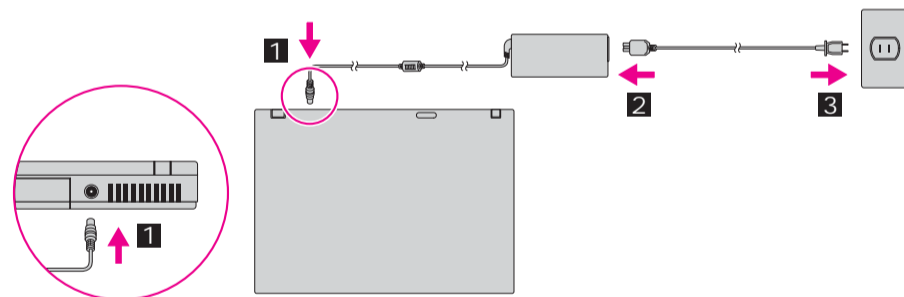

T61 and R61 Setup Poster

P/N 42W9818

3/2/2007

Size : 11x14 inches

Color : 2 color job = ■ Process Black (This plate must be printed in PMS Process Black C)

■ Process Magenta (This plate must be printed in PMS 032cvc)

Font : IBM Fonts and Helvetica Neue Family

Material : 100 gsm gloss art paper (Use 100% recycled paper in only Japan.)

Blue line shows die-cut. DO NOT PRINT.

Please change the barcode No.

Please change the country name if the poster is printed in other than China.

ThinkPad®

1

2

3

4

UltraNav®

TrackPoint

TrackPoint

5

6

ThinkVantage®

ThinkVantage® Design

1 UltraConnect™ LAN

1a UltraConnect LAN

2 ThinkLight®

3

4

5 UltraConnect WAN

8 ThinkVantage ThinkVantage

9 Web

10

11 TrackPoint

12

13 Fn key

ThinkPad