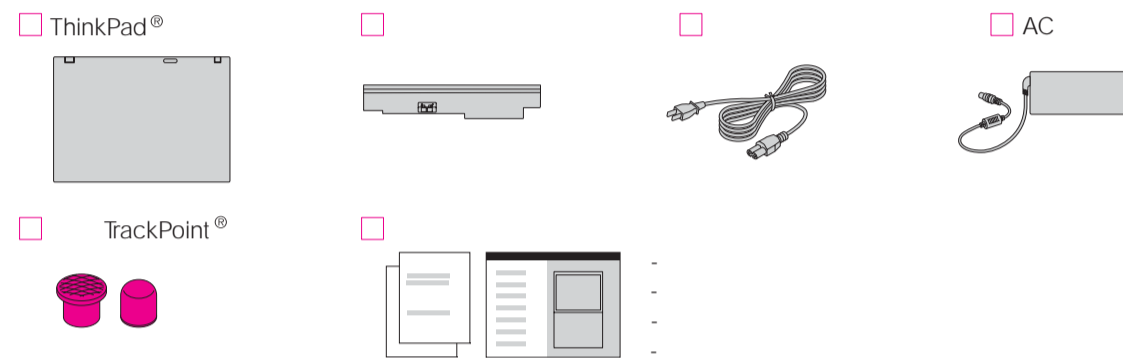

T61 and R61 Setup Poster

P/N 42W9818

3/2/2007

Size : 11x14 inches

Color : 2 color job = ■ Process Black (This plate must be printed in PMS Process Black C)

■ Process Magenta (This plate must be printed in PMS 032cvc)

Font : IBM Fonts and Helvetica Neue Family

Material : 100 gsm gloss art paper (Use 100% recycled paper in only Japan.)

Blue line shows die-cut. DO NOT PRINT.

Please change the barcode No.

Please change the country name if the poster is printed in other than China.

ThinkPad®