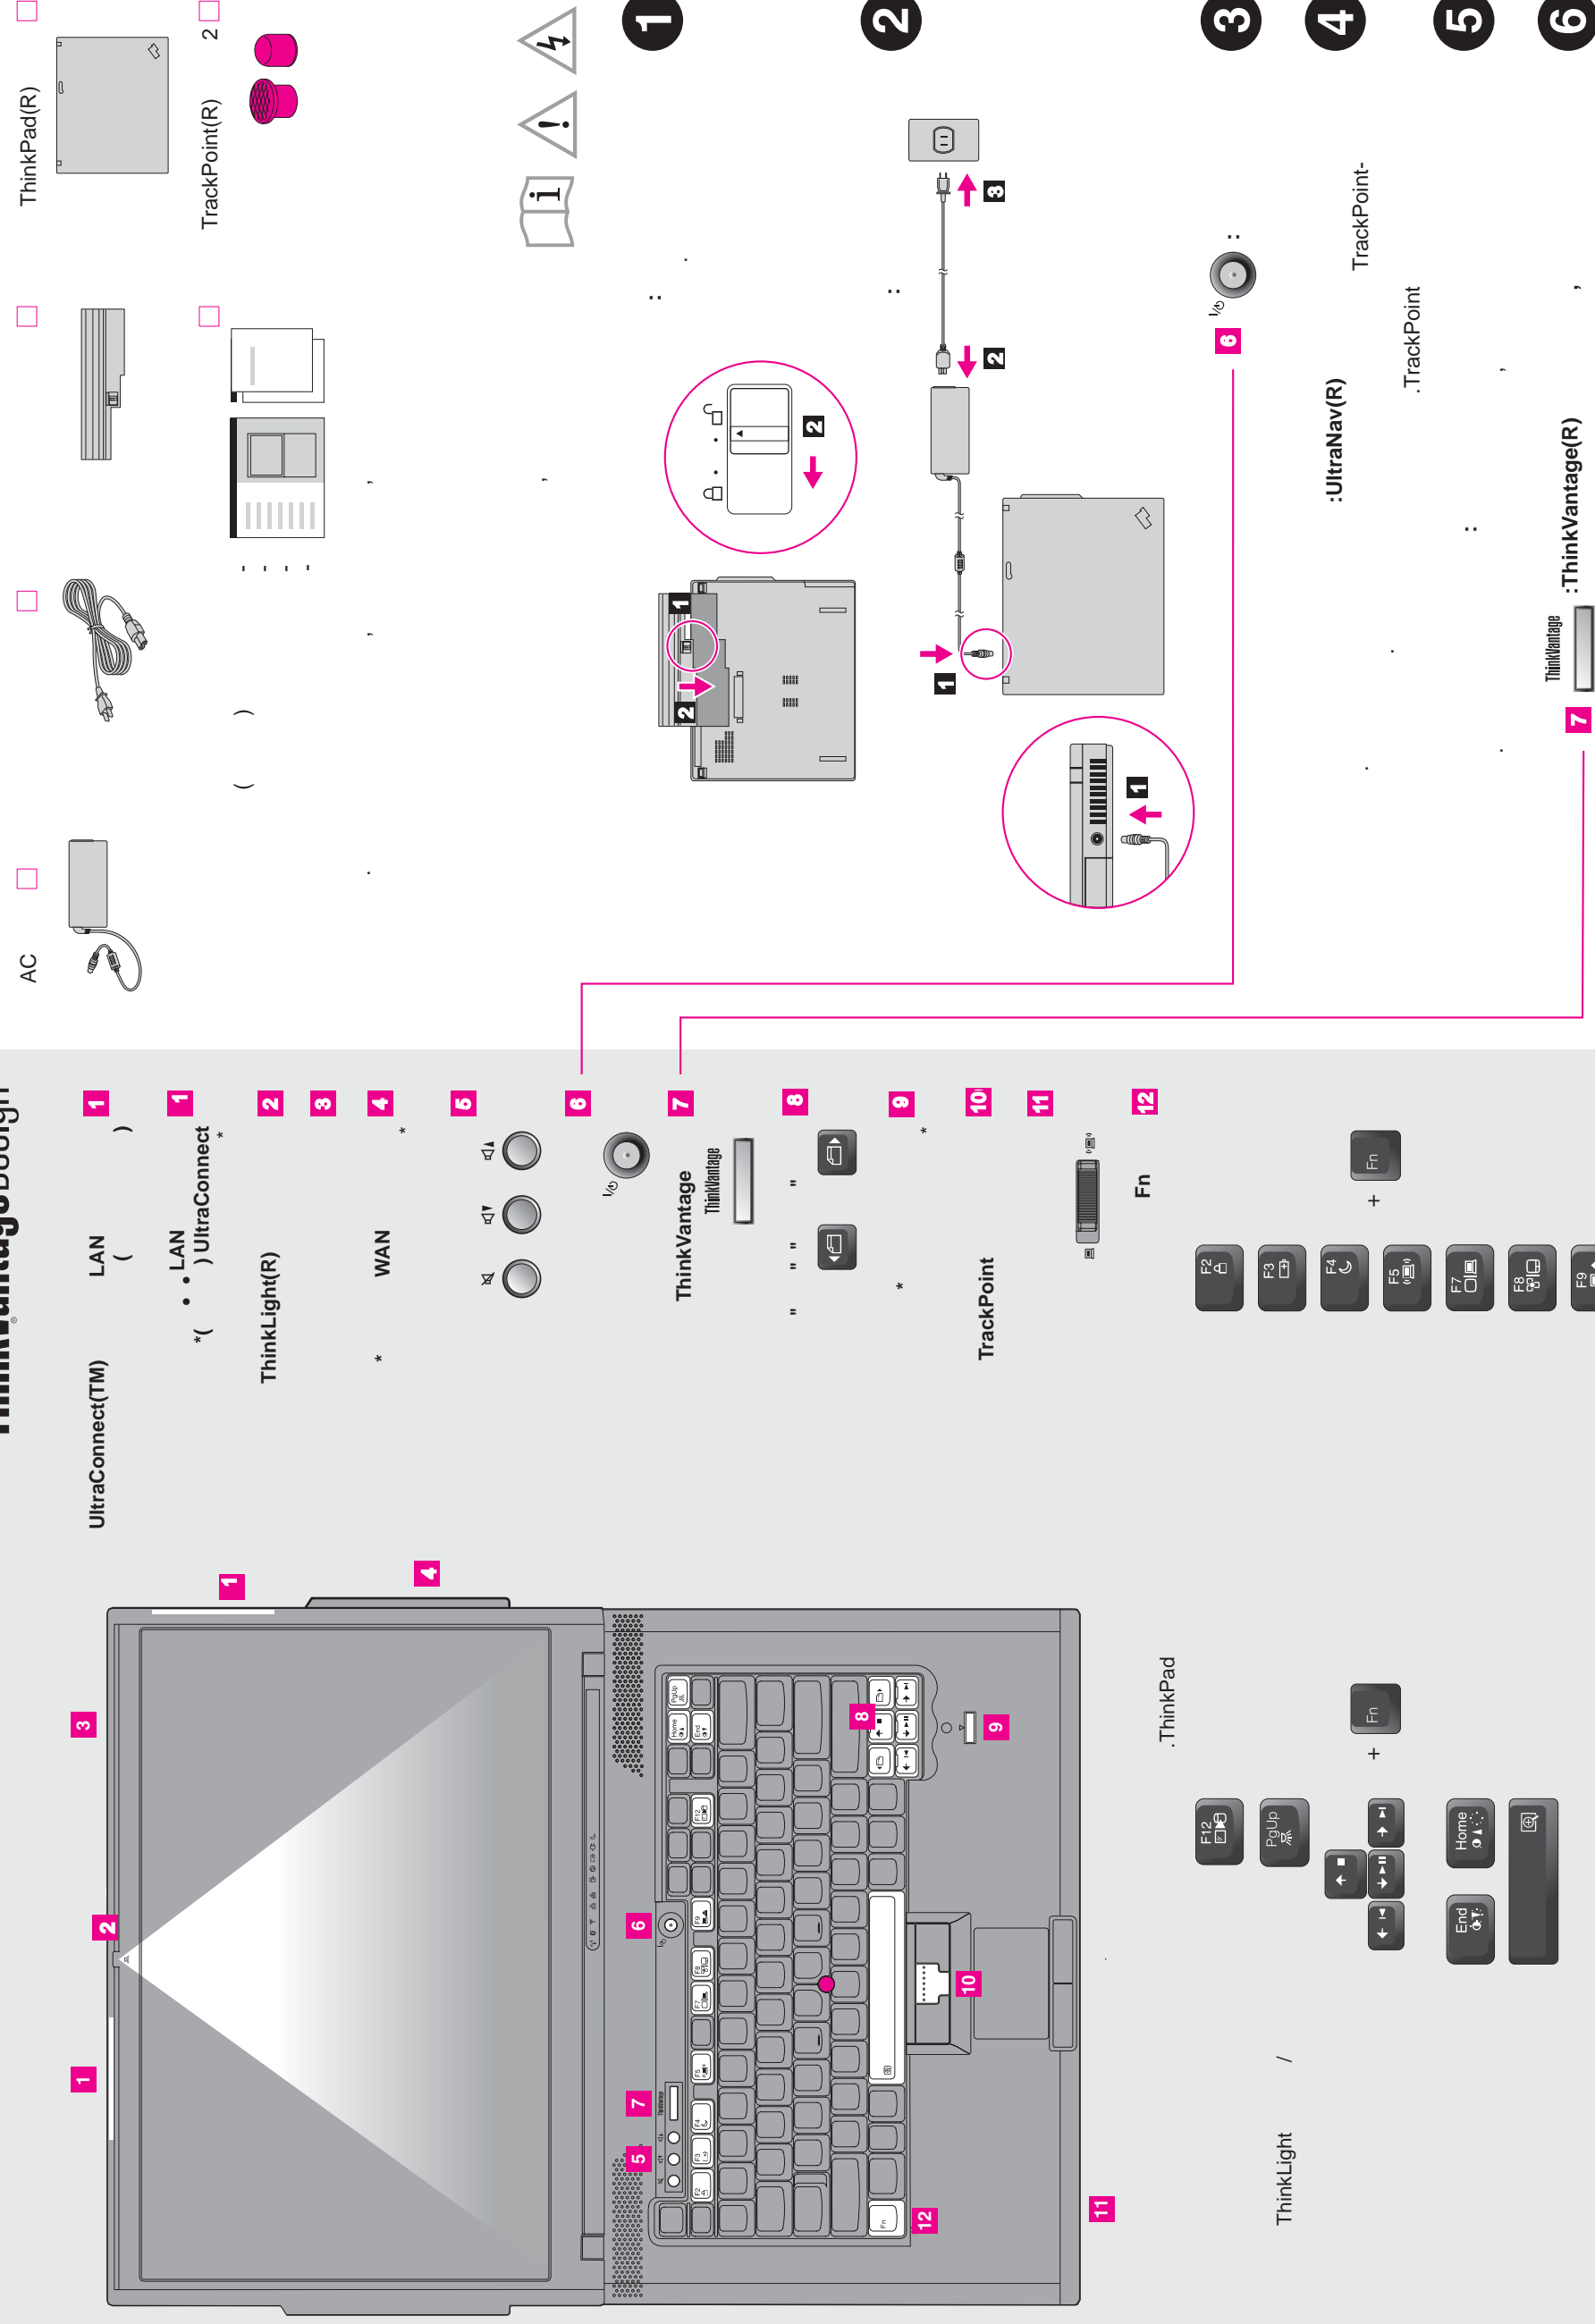

T60 15.4-inch widescreen Setup Poster

P/N 42T8187

9/15/2006

Size : 11x14 inches

Color : 2 color job = ■ Process Black (This plate must be printed in PMS Process Black C)

■ Process Magenta (This plate must be printed in PMS 032cvc)

Font : IBM Fonts and Helvetica Neue Family

Material : 100 gsm gloss art paper (Use 100% recycled paper in only Japan.)

Blue line shows die-cut. **DO NOT PRINT.**

Please change the barcode No.

Please change the country name if the poster is printed in other than China.

ThinkPad®

ThinkVantage Design

P/N: 42T8187