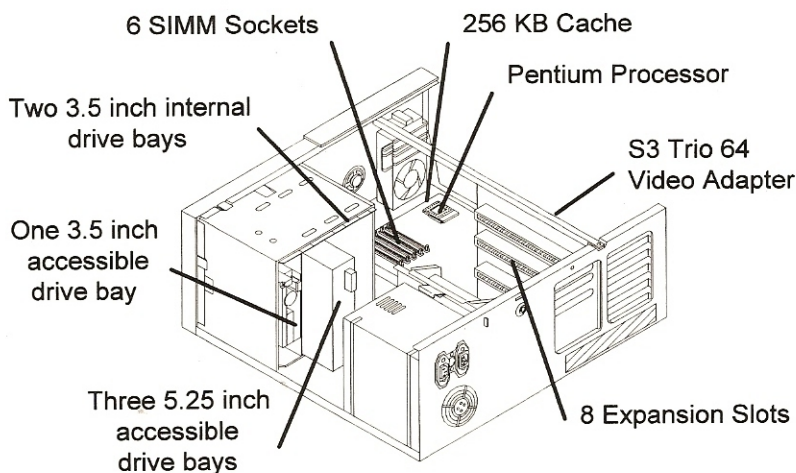

Standard Configurations

Processor	Hard Drive	RAM	Cache	CD ROM	Part No.	Price (£)
Pentium 75	540MB	16MB	256KB	No	3348-3053	1685
Pentium 75	850MB	16MB	256KB	No	3348-3054	1740
Pentium 90	850MB	8MB	256KB	No	3348-3061	1820
Pentium 90	1.08GB	16MB	256KB	600MB IDE 4x	3348-3062	2270
Pentium 100	1.08GB	16MB	256KB	No	3348-3071	2350
Pentium 120	1.08GB	16MB	256KB	No	3348-3081	2710