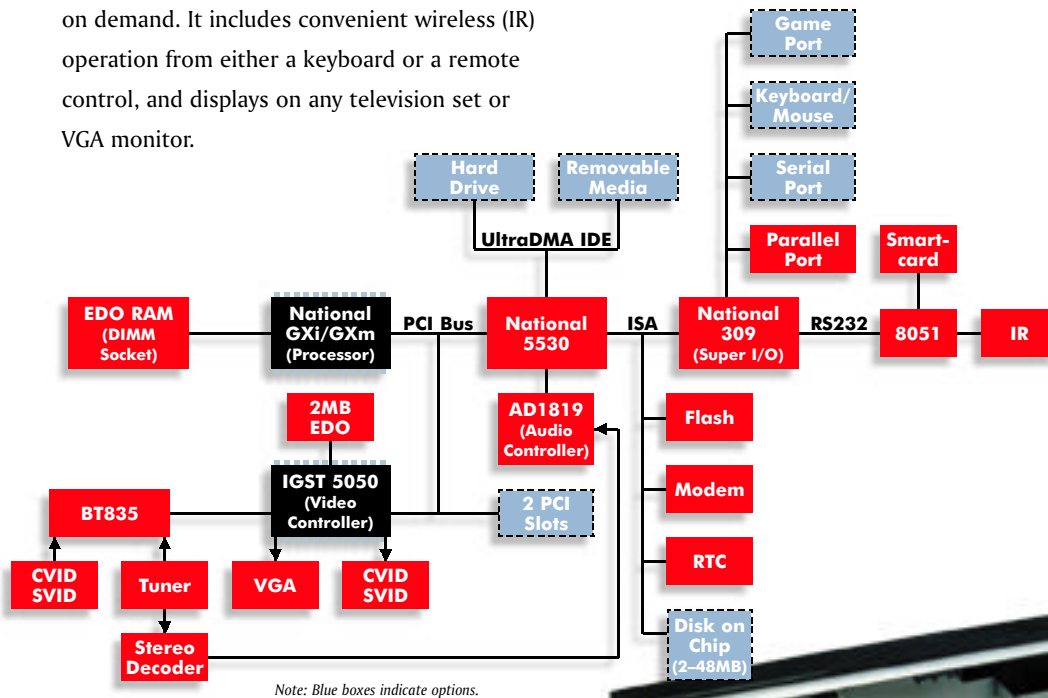

Featuring Liberate TV Navigator for ISP

Liberate TV Navigator software platform provides an integrated Internet and TV experience. Designed for TV viewing, the combination of traditional Internet functionality such as Web browsing and e-mail, along with television programming, provides an interactive environment that creates an enhanced TV experience. Liberate TV Navigator operating system is stored in the flash ROM and is field upgradable.

ST2001 Internet Information Appliance

Key Features:

- 181-channel, cable-ready tuner
- IGST CyberPro™ 5050 multimedia video accelerator
- Smartcard reader
- 56 Kbps (ITU V.90) modem
- Web browser
- E-mail
- Numerous hardware and software options

Note: Blue boxes indicate options.

Selected by AOL and Philips for AOL TVSM

ST2001

Internet Information Appliance • Reference Design

ST2001 Internet Information Appliance

Features

- National Semiconductor® Geode™ GX processor—166 to 266 MHz
- 2MB flash ROM expandable to 8MB
- 8MB DRAM expandable to 128MB
- 56 Kbps (ITU V.90) modem
- Parallel port
- 110/220V AC power supply
- 181-channel, cable-ready tuner
- RF modulator output with cable pass through
- IGBT CyberPro™ 5050 multimedia video accelerator
 - Simultaneous graphics video display
 - Alpha blending
- Smartcard reader
- Liberate TV Navigator™
 - Enhanced TV
 - Internet access software platform
 - Browsing and e-mailing
 - Electronic programming guide
 - Audio and video entertainment

Options

- Hard disk
- Removable media
- DVD/CD-ROM drive
- 2 PCI slots
- MPEG-2 decoding
- Dolby® Digital audio streaming (AC-3)
- Ethernet
- DSL modem
- Cable modem

Rear Connections

Components

- ST2001 system unit
- IR keyboard (with batteries)
- IR remote control (with batteries)
- Cables:
 - Power cord (70")
 - S-video cable (6')
 - Phone cable (25')
 - A/V cable (6')