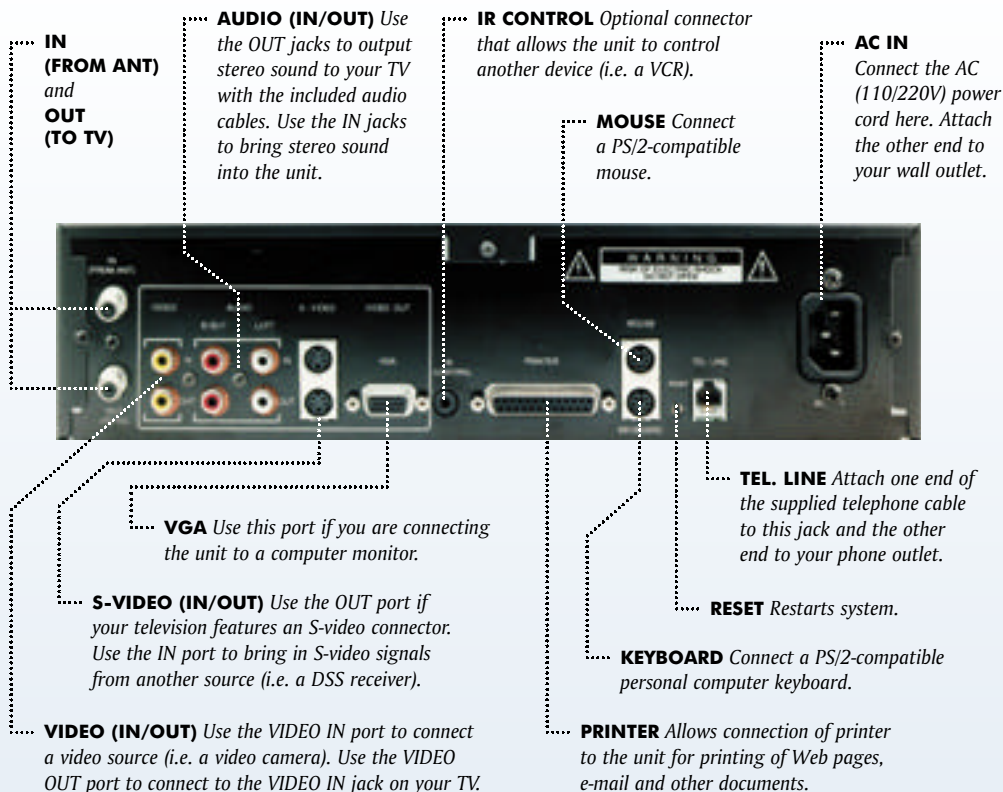

ST2001 Internet Information Appliance

Key Features:

- 181-channel, cable-ready tuner
- IGST CyberPro™ 5050 multimedia video accelerator
- Smartcard reader
- 56 Kbps (ITU V.90) modem
- Web browser
- E-mail
- Numerous hardware and software options

Note: Blue boxes indicate options.

Selected by AOL and Philips for AOL TVSM

ST2001

Internet Information Appliance • Reference Design

ST2001 Internet Information Appliance

Features

- National Semiconductor® Geode™ GX processor—166 to 266 MHz
- 2MB flash ROM expandable to 8MB
- 8MB DRAM expandable to 128MB
- 56 Kbps (ITU V.90) modem
- Parallel port
- 110/220V AC power supply
- 181-channel, cable-ready tuner
- RF modulator output with cable pass through
- IGBT CyberPro™ 5050 multimedia video accelerator
 - Simultaneous graphics video display
 - Alpha blending
- Smartcard reader
- Liberate TV Navigator™
 - Enhanced TV
 - Internet access software platform
 - Browsing and e-mailing
 - Electronic programming guide
 - Audio and video entertainment

Options

- Hard disk
- Removable media
- DVD/CD-ROM drive
- 2 PCI slots
- MPEG-2 decoding
- Dolby® Digital audio streaming (AC-3)
- Ethernet
- DSL modem
- Cable modem

Rear Connections

Components

- ST2001 system unit
- IR keyboard (with batteries)
- IR remote control (with batteries)
- Cables:
 - Power cord (70")
 - S-video cable (6')
 - Phone cable (25')
 - A/V cable (6')