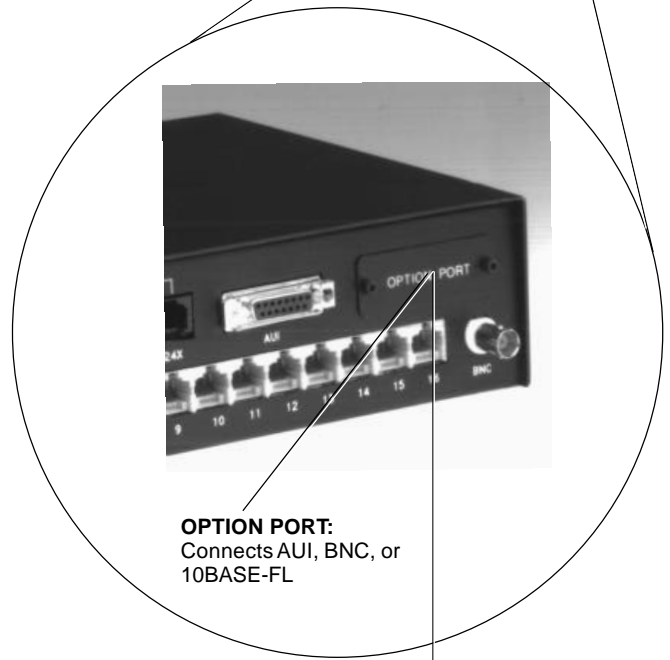

Product Specifications

Product Codes: BENAUI, BENBNC, BENFBR
Product Name: 24-port Ethernet Concentrator Optional Expansion Modules

BOCAHUB-24 PLUS (BEN240)

Description:

- ◆ BEN240 expansion modules for Fiber Optic, AUI, or BNC cabling.

Features:

- ◆ Provides direct connection for fiber optic cable (10BaseFL), or any segment that uses "Thin" Ethernet or "Thick" Ethernet.
- ◆ Simple to install.

Benefits:

- ◆ Fiber Optic link allows long runs between buildings and does not require lightning protection.
- ◆ AUI and BNC modules allow extended length segments to be split, enabling the unit to function as a repeater.

Technical Specifications:

- ◆ Fiber optic maximum cable run: 6,560' (2000 meters).
- ◆ 10Base-2 port with BNC connector ("thin" coax) maximum cable run: 607' (185 meters).
- ◆ AUI port with DB-15 connector maximum cable run: 164' (50 meters) between concentrator and adapter or transceiver.

Package Includes:

- 1 BENAUI, BENBNC, or BENFBR module
- Installation instructions
- 16-pin ribbon cable

OPTION PORT:
Connects AUI, BNC, or 10BASE-FL